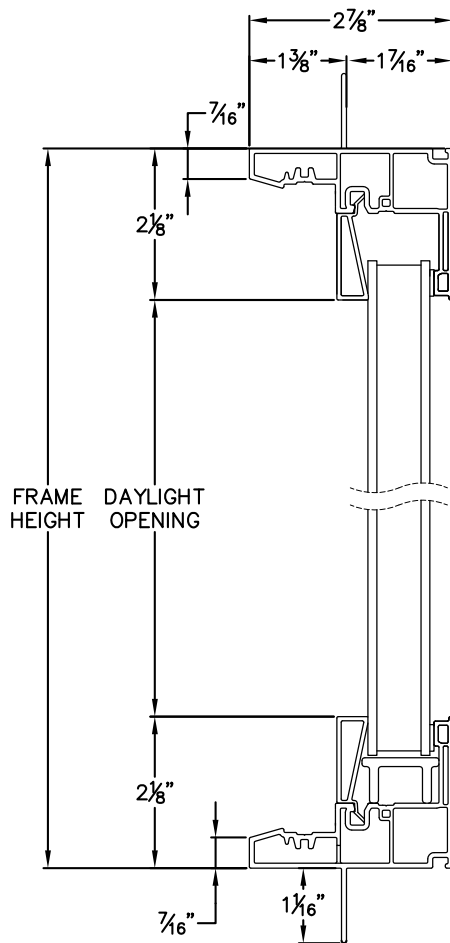

Cross Section Drawing

Trinsic Picture Window in Casement Frame 1 3/8" Nailfin Setback Frame

Clearly the best.™

CAD File Scale
NTS

View
Horizontal & Vertical

File Name
Trinsic_2350_CADG_1.375in

Units
Inch

Revision
8/2018

More Technical Documents can be found at milgard.com/professionals
Due to continual research and development, details may be changed at any time. ©2018 Milgard Mfg.

CASEMENT PICTURE WINDOW SERIES 2350

HEAD & SILL