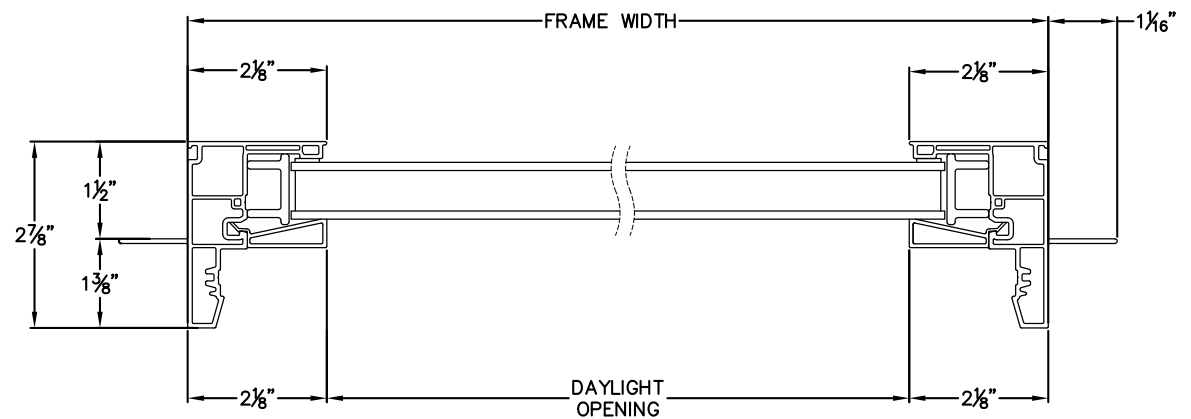

Cross Section Drawing

Trinsic Picture Window in Casement Frame 1 3/8" Nailfin Setback Frame

Clearly the best.™

CAD File Scale
NTS

View
Horizontal & Vertical

File Name
Trinsic_2350_CADG_1.375in

Units
Inch

Revision
8/2018

More Technical Documents can be found at milgard.com/professionals
Due to continual research and development, details may be changed at any time. ©2018 Milgard Mfg.

CASEMENT PICTURE WINDOW SERIES 2350

HEAD & SILL

JAMBS